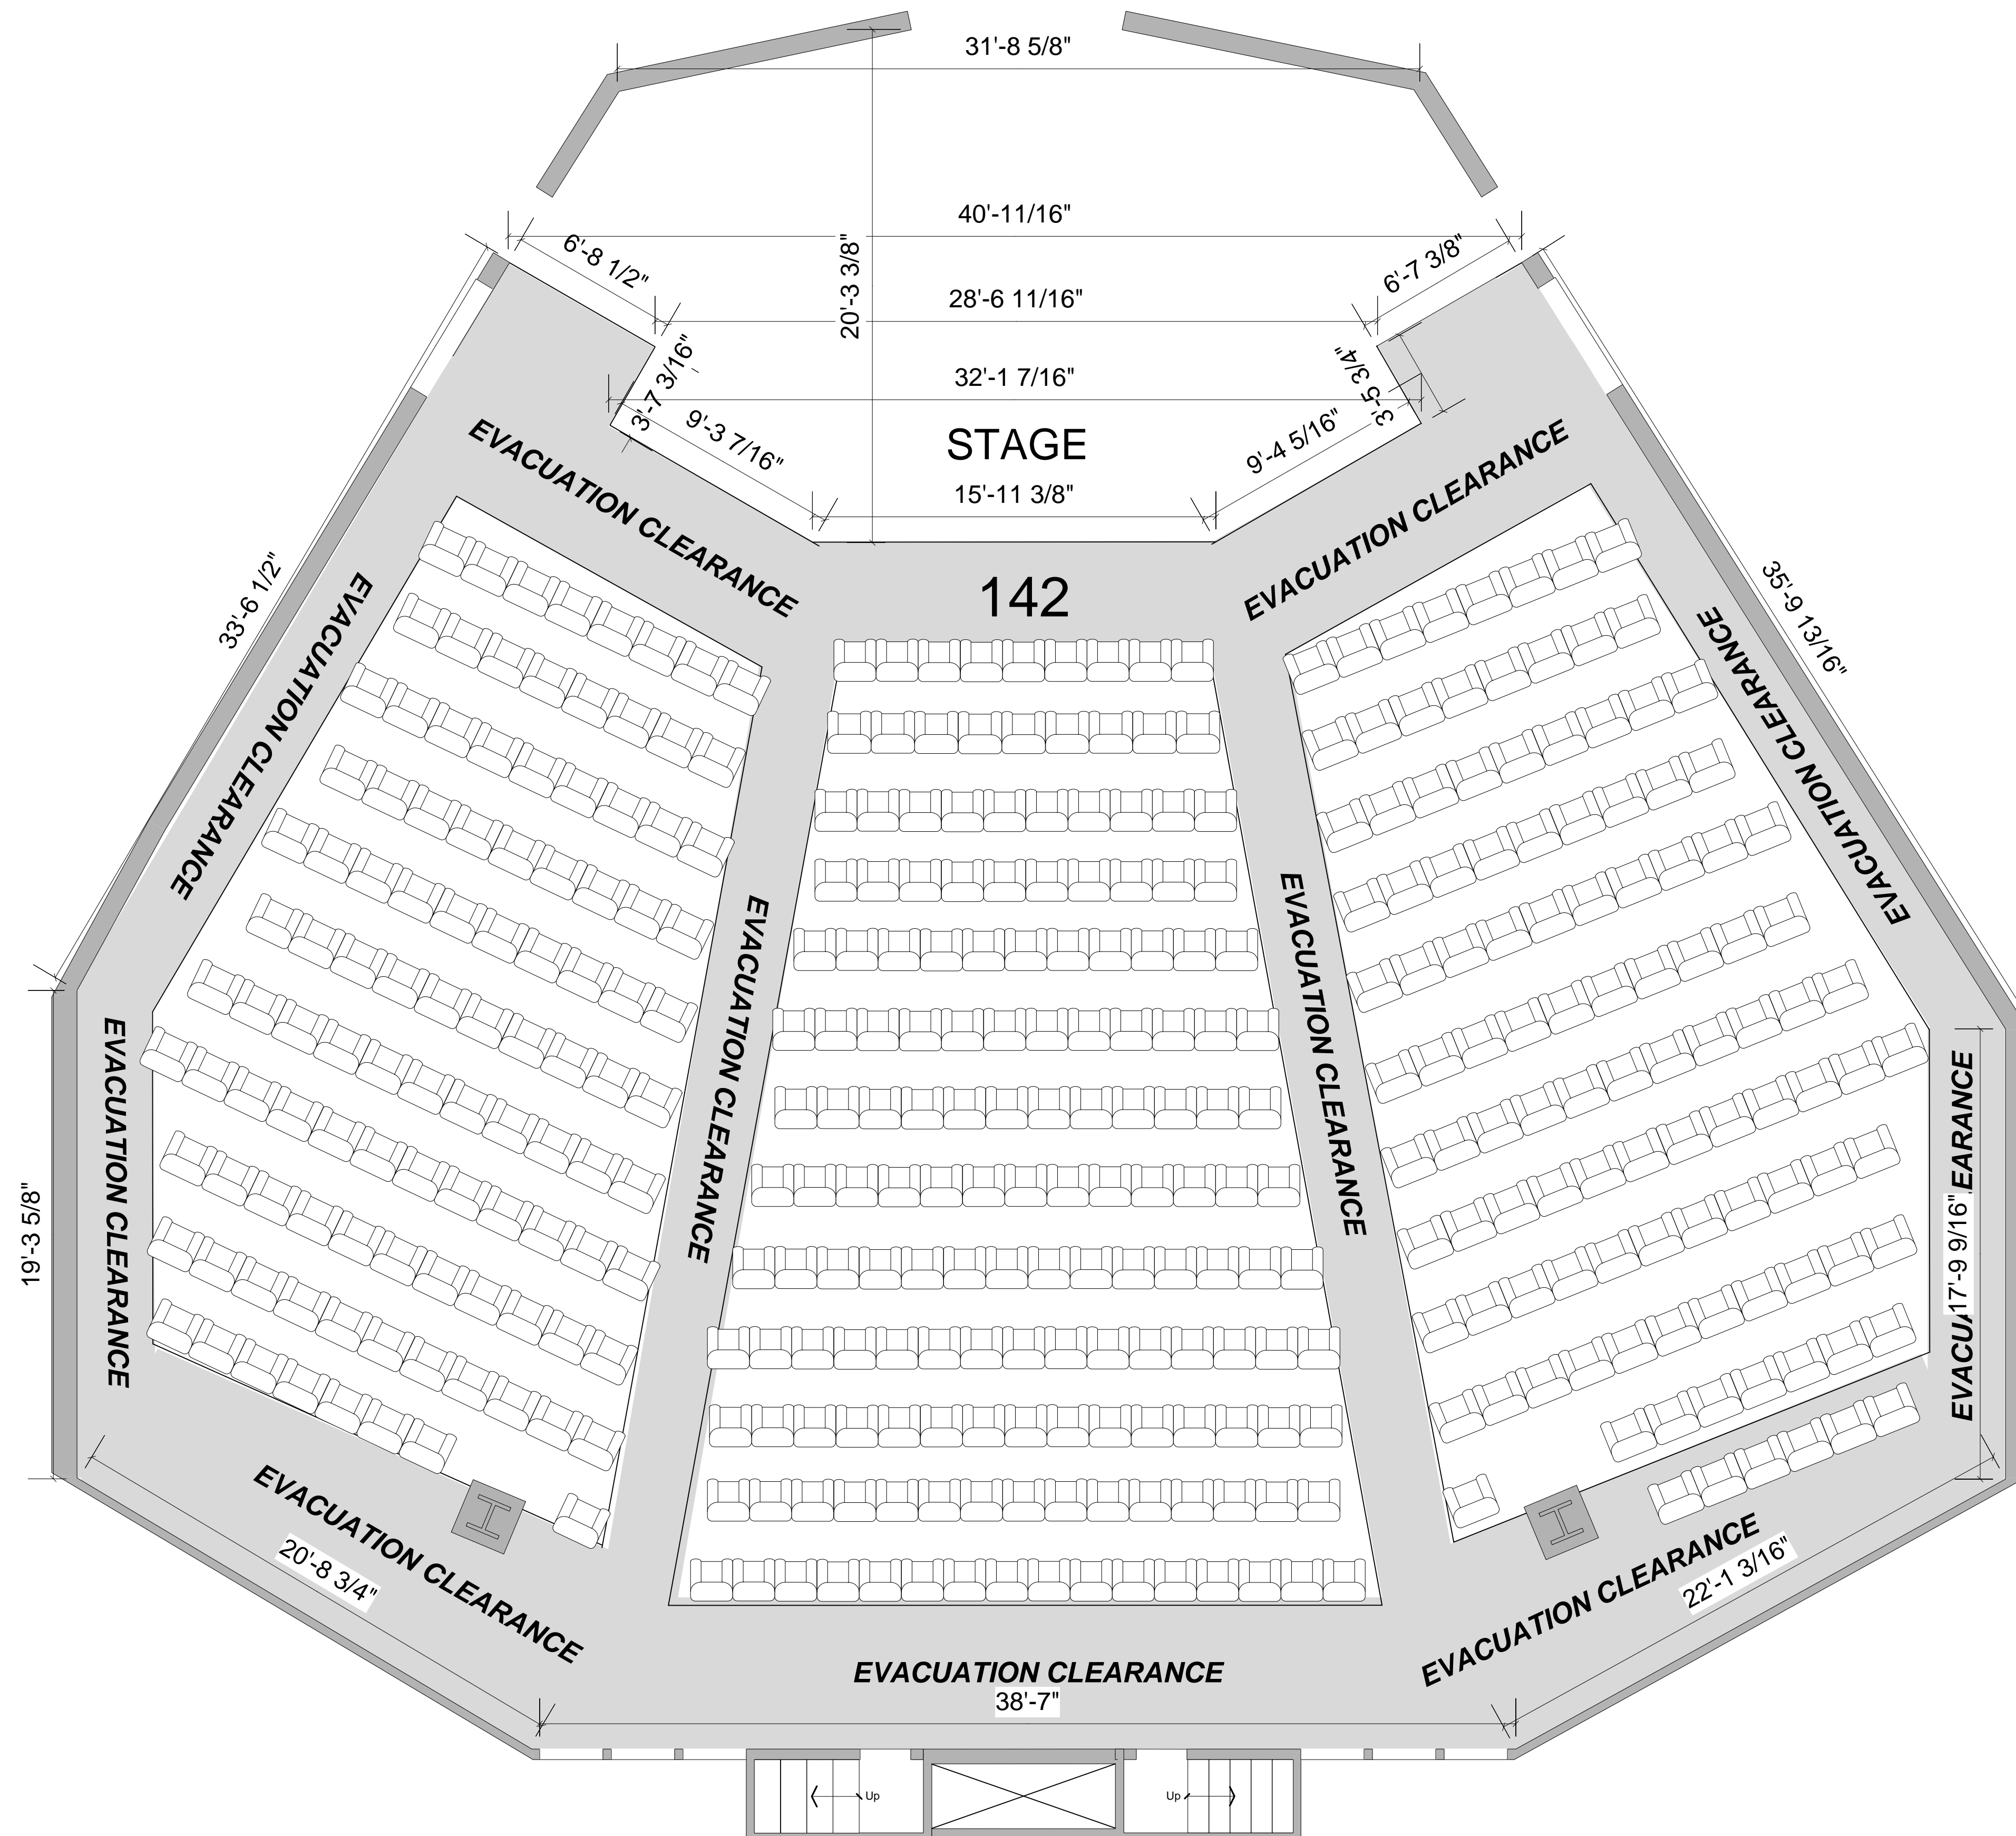

Max. Capacity
 Posted Maximum – 385
Theater – 377 Seats + 4 Wheelchairs
 Classroom – 375 Seats

Monore Lecture Theater Room 142

Area = 3850 sq. ft.

Fire Safety Requirements Theater Seating

All aisles to remain clear of people and furniture at all times, including rear of facility.

Scale = 1/4" : 1'