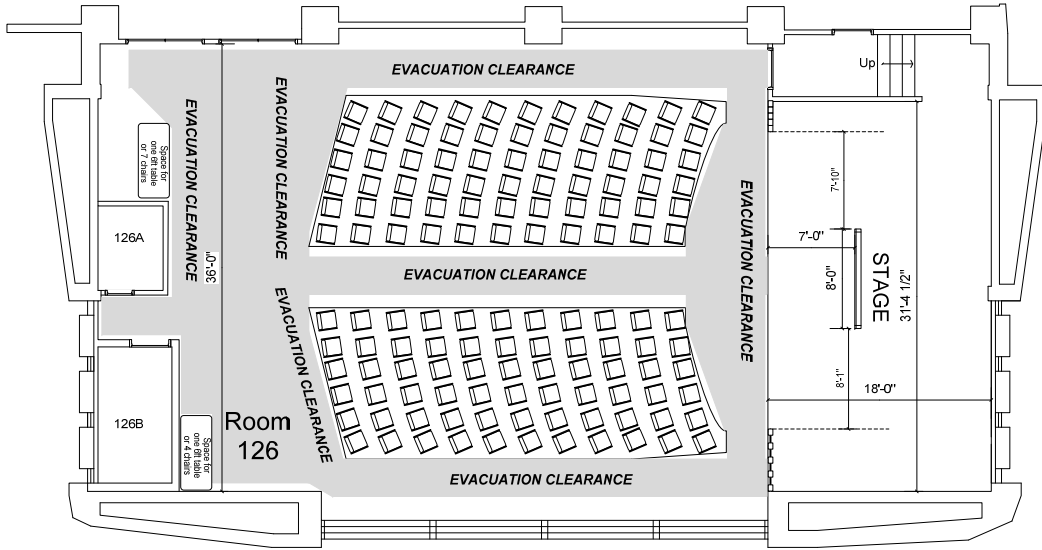

Max. Capacity
Theater – 132 Seats
Classroom – 132 Seats

Cultural Center Theater
Library Room 126
Area = 2724 sq. ft.

Fire Safety Requirements
Theater Seating
Minimum 3 feet wide escape aisles (36 inches)

Scale = 1/4" : 1'